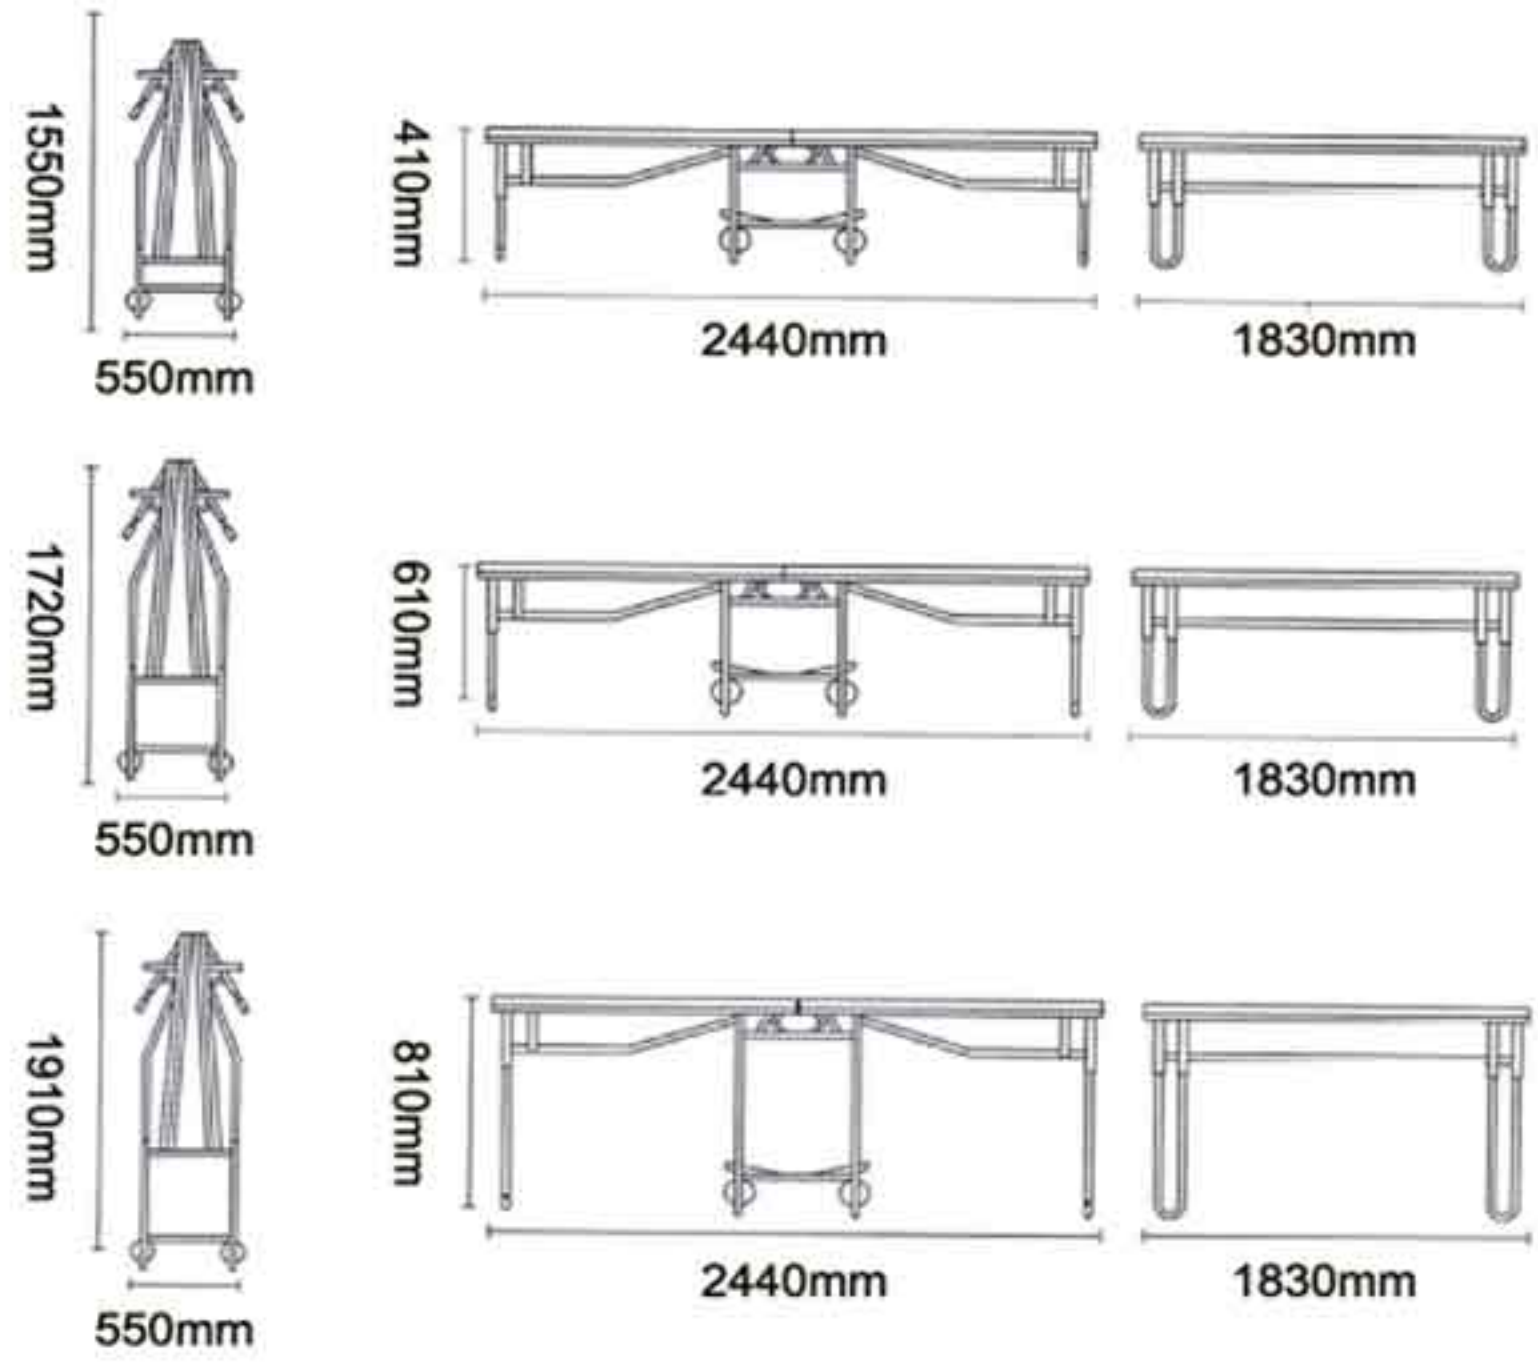

Dancing Floor
MS230
W910xD910xH25mm